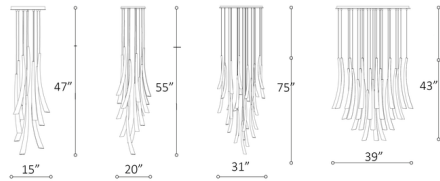

Description

The Pulsa Chandelier features a cascade of curved blown glass tubes suspended from a round canopy. The glass creates a dazzling display of reflected light that will make a grand statement in any interior.

Shown in iron gray / white

Specifications

COLOR White
BODY FINISH Iron Gray
WATTAGE 35W
DIMMER Standard 120V
DIMENSIONS 15"W x 47"H
BULB NOT INCLUDED 10 x JCD/G9/3.5W/120V LED

Technical Information

PRODUCT DIMENSIONS Min-Max Cord Length: 4" to 39"