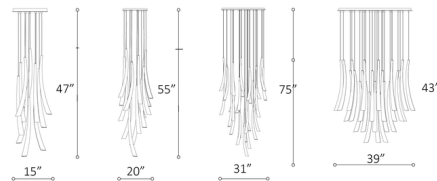

Description

The Pulsa Chandelier features a cascade of curved blown glass tubes suspended from a round canopy. The glass creates a dazzling display of reflected light that will make a grand statement in any interior.

Specifications

COLOR White
BODY FINISH Iron Gray
WATTAGE 35W
DIMMER Standard 120V
DIMENSIONS 15"W x 47"H
BULB NOT INCLUDED 10 x JCD/G9/3.5W/120V LED

Technical Information

PRODUCT DIMENSIONS Min-Max Cord Length: 4" to 39"

Shown in iron gray / white

CLICK TO VIEW PRODUCT

Notes: