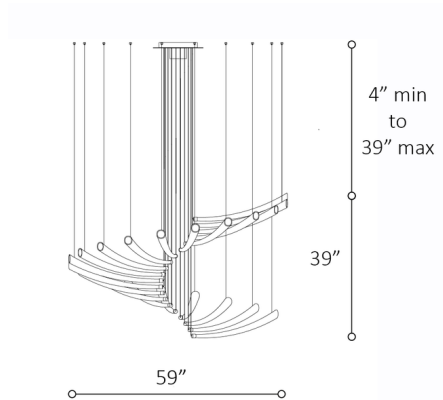

CLICK TO VIEW PRODUCT

Notes: