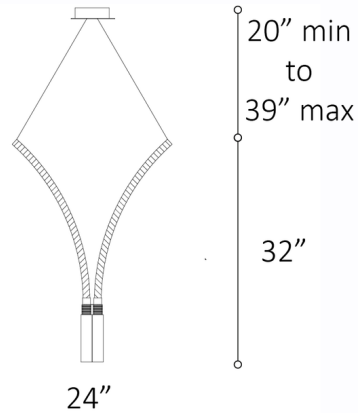

CLICK TO VIEW PRODUCT

Notes: