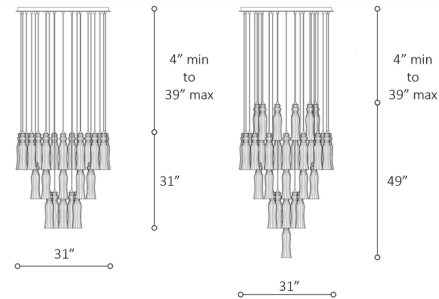

CLICK TO VIEW PRODUCT

Notes: