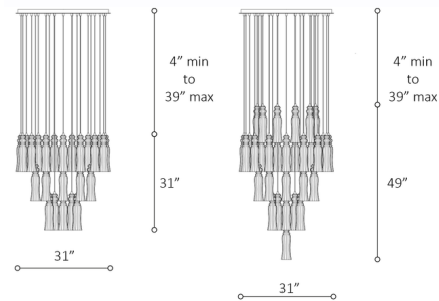

CLICK TO VIEW PRODUCT

Notes: