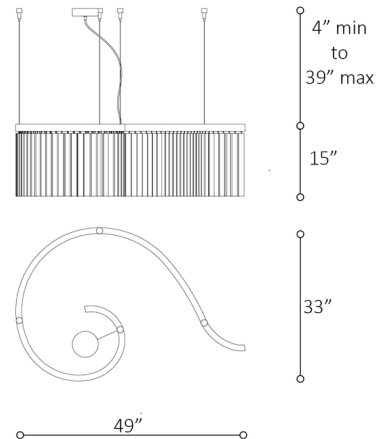

Shown in chrome / transparent