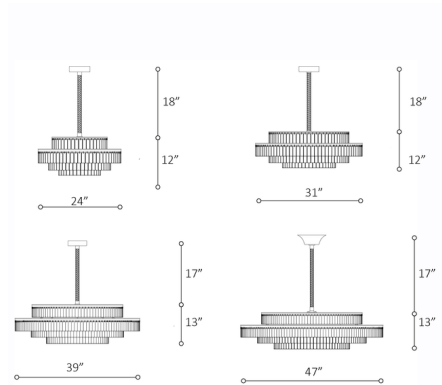

Description

The Charles Chandelier offers a glamorous, traditional look with luxe materials that will enhance the decor of any space. Charles' tiered metal frame features a decoratively detailed edge and supports an array of beveled glass rectangles that glisten like jewels. The downrod is covered in braided dark brown leather for a unique textured accent. Note: Requires additional ceiling support for fixtures weighing over 50 pounds.

Shown in gold nickel / satin

Specifications

COLOR Satin
BODY FINISH Gold Nickel
WATTAGE 63W
DIMMER Not Dimmable
DIMENSIONS 31"W x 12"H
INTEGRATED LED MODULE 1 x LED/63W/120V LED

Technical Information

COLOR RENDERING 80 CRI
LAMP COLOR 3000K
LUMENS/WATT 117.46
LUMINOUS FLUX 7400 lumens