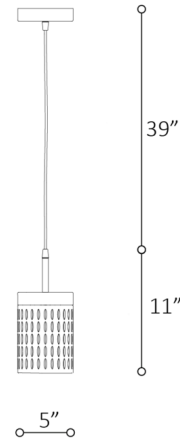

CLICK TO VIEW PRODUCT

Notes: