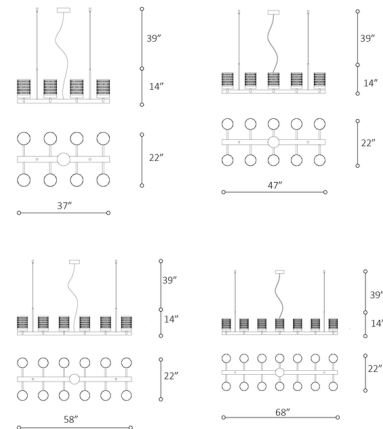

### Description

The Quarzo Linear Chandelier features an array of cylindrical, hand-cut crystal shades that will produce an elegant sparkle as they reflect light from the integrated LED light sources. The glass shades are paired with a sleek metal frame for simple but stylish look that will complement a variety of decor styles with elegance and glamor.

### Specifications

COLOR . . . . . Transparent  
BODY FINISH . . . . . Chrome / Light Gold  
WATTAGE . . . . . 65W  
DIMMER . . . . . Not Dimmable  
DIMENSIONS . . . . . 47"L x 22"W x 14"H  
INTEGRATED LED MODULE . . . . . 10 x LED/6.5W/120V LED