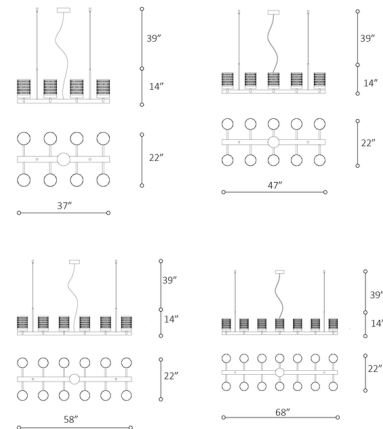

## Quarzo Linear Chandelier By Italtamp

### Description

The Quarzo Linear Chandelier features an array of cylindrical, hand-cut crystal shades that will produce an elegant sparkle as they reflect light from the integrated LED light sources. The glass shades are paired with a sleek metal frame for simple but stylish look that will complement a variety of decor styles with elegance and glamor.

### Specifications

COLOR . . . . . Transparent  
 BODY FINISH . . . . . Chrome / Light Gold  
 WATTAGE . . . . . 65W  
 DIMMER . . . . . Not Dimmable  
 DIMENSIONS . . . . . 47"L x 22"W x 14"H  
 INTEGRATED LED MODULE . . . . . 10 x LED/6.5W/120V LED