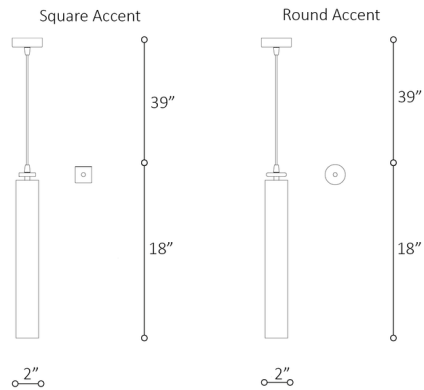

### Description

The Stile Pendant features a slim, cylindrical metal shade accented by a Square or Round crystal for an elegant, modern look. Install multiple Stile Pendants in a row to create a dazzling display.

### Specifications

COLOR . . . . . Transparent  
BODY FINISH . . . . . Iron Gray  
WATTAGE . . . . . 6W  
DIMMER . . . . . Standard 120V  
DIMENSIONS . . . . . 2"W x 18"H  
BULB NOT INCLUDED . . . . . 1 x MR16/GU10/6W/120V LED