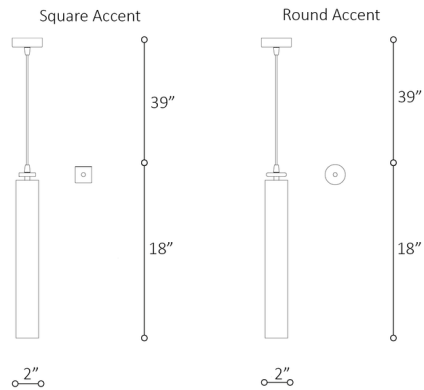

Description

The Stile Pendant features a slim, cylindrical metal shade accented by a Square or Round crystal for an elegant, modern look. Install multiple Stile Pendants in a row to create a dazzling display.

Specifications

COLOR Transparent
BODY FINISH Iron Gray
WATTAGE 6W
DIMMER Standard 120V
DIMENSIONS 2"W x 18"H
BULB NOT INCLUDED 1 x MR16/GU10/6W/120V LED

Shown in iron gray / transparent

CLICK TO VIEW PRODUCT