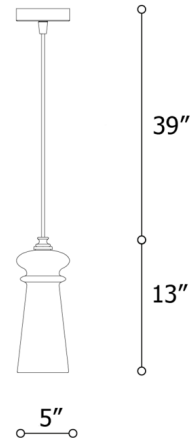

Lightology

lightology.com
866-954-4489
04-12-26

Project: _____

Company: _____

Location: _____ Fixture Type: _____

SPEC #: **ILP1452147**

Approved On: _____ Approved By: _____

Licio Pendant By Italamp

Description

The Licio Pendant features a tapered glass shade topped with a decorative bauble surrounding a metal cylinder. Licio's elegant styling creates a light, airy atmosphere that will complement a wide variety of decor styles.

Shown in brushed copper / transparent

Specifications

COLOR Transparent
BODY FINISH Brushed Copper
WATTAGE 6W
DIMMER Standard 120V
DIMENSIONS 5"W x 13"H
BULB NOT INCLUDED 1 x G16.5/Candelabra (E12)/6W/120V LED