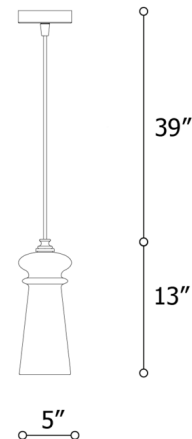

Description

The Licio Pendant features a tapered glass shade topped with a decorative bauble surrounding a metal cylinder. Licio's elegant styling creates a light, airy atmosphere that will complement a wide variety of decor styles.

Shown in brushed copper / transparent

Specifications

COLOR Transparent
BODY FINISH Brushed Copper
WATTAGE 6W
DIMMER Standard 120V
DIMENSIONS 5"W x 13"H
BULB NOT INCLUDED 1 x G16.5/Candelabra (E12)/6W/120V LED