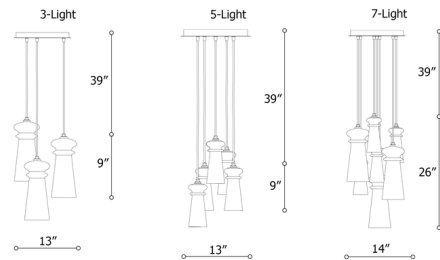

Description

The Licio Round Multi Light Pendant features a cluster of tapered glass shades topped with a decorative bauble surrounding a metal cylinder. Licio's elegant styling creates a light, airy atmosphere that will complement a wide variety of decor styles.

Shown in brushed copper / transparent

Specifications

COLOR Transparent
BODY FINISH Brushed Copper
WATTAGE 18W
DIMMER Standard 120V
DIMENSIONS 13"W x 9"H
BULB NOT INCLUDED 3 x G16.5/Candelabra (E12)/6W/120V LED

Technical Information

PRODUCT DIMENSIONS Cord Length: 39"

CLICK TO VIEW PRODUCT

Notes: