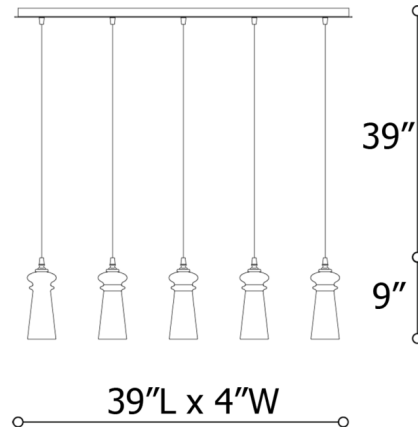

### Description

The Licio Linear Multi Light Pendant features a row of tapered glass shades, each topped with a decorative bauble surrounding a metal cylinder. Licio's elegant styling creates a light, airy atmosphere that will complement a wide variety of decor styles. Note: Includes mounting plate to cover standard 4 inch US junction box.

### Specifications

COLOR . . . . . Transparent  
BODY FINISH . . . . . Light Gold  
WATTAGE . . . . . 30W  
DIMMER . . . . . Standard 120V  
DIMENSIONS . . . . . 39"L x 4"W x 9"H  
BULB NOT INCLUDED . . . . . 5 x G16.5/Candelabra (E12)/6W/120V LED