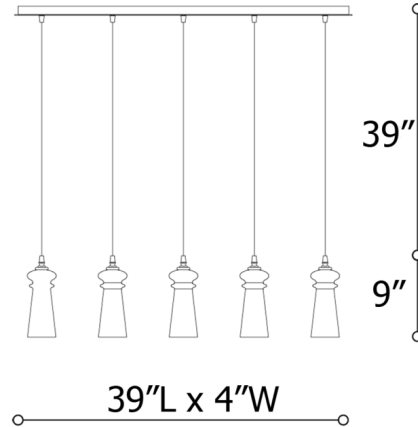

### Description

The Licio Linear Multi Light Pendant features a row of tapered glass shades, each topped with a decorative bauble surrounding a metal cylinder. Licio's elegant styling creates a light, airy atmosphere that will complement a wide variety of decor styles. Note: Includes mounting plate to cover standard 4 inch US junction box.

### Specifications

COLOR . . . . . Transparent  
BODY FINISH . . . . . Light Gold  
WATTAGE . . . . . 30W  
DIMMER . . . . . Standard 120V  
DIMENSIONS . . . . . 39"L x 4"W x 9"H  
BULB NOT INCLUDED . . . . . 5 x G16.5/Candelabra (E12)/6W/120V LED