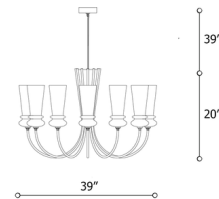

Description

The Licio Chandelier combines transparency and volume for a stylish design that will stand out in any interior. Curved arms branch outward to support conical clear glass shades, which surround slim metal sockets that recall the look of candles.

Shown in brushed copper / transparent

Specifications

COLOR Transparent
BODY FINISH Brushed Copper
WATTAGE 48W
DIMMER Standard 120V
DIMENSIONS 28"W x 19"H
BULB NOT INCLUDED 8 x G16.5/Candelabra (E12)/6W/120V LED