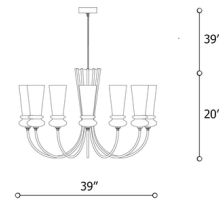

By Italamp

Description

The Licio Chandelier combines transparency and volume for a stylish design that will stand out in any interior. Curved arms branch outward to support conical clear glass shades, which surround slim metal sockets that recall the look of candles.

Shown in brushed copper / transparent

Specifications

COLOR Transparent
BODY FINISH Brushed Copper
WATTAGE 48W
DIMMER Standard 120V
DIMENSIONS 28"W x 19"H
BULB NOT INCLUDED 8 x G16.5/Candelabra (E12)/6W/120V LED