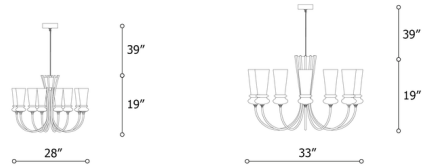

Description

The Licio Chandelier combines transparency and volume for a stylish design that will stand out in any interior. Curved arms branch outward to support conical clear glass shades, which surround slim metal sockets that recall the look of candles.

Shown in brushed copper / transparent

Specifications

COLOR Transparent
BODY FINISH Brushed Copper
WATTAGE 48W
DIMMER Standard 120V
DIMENSIONS 28"W x 19"H
BULB NOT INCLUDED 8 x G16.5/Candelabra (E12)/6W/120V LED