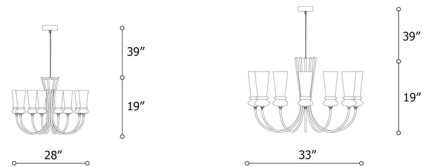

By Italamp

Description

The Licio Chandelier combines transparency and volume for a stylish design that will stand out in any interior. Curved arms branch outward to support conical clear glass shades, which surround slim metal sockets that recall the look of candles.

Shown in brushed copper / transparent

Specifications

COLOR Transparent
BODY FINISH Brushed Copper
WATTAGE 48W
DIMMER Standard 120V
DIMENSIONS 28"W x 19"H
BULB NOT INCLUDED 8 x G16.5/Candelabra (E12)/6W/120V LED