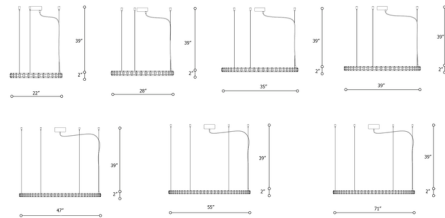

Description

The Aura Pendant features a slim metal ring adorned with faceted krek glass gems that glisten like a glamorous bracelet. Aura is available in multiple sizes, which can be used to create dazzling arrangements when installed together.

Shown in satin silver / transparent krek

Specifications

COLOR Transparent Krek
BODY FINISH Satin Silver
WATTAGE 31W
DIMMER Not Dimmable
DIMENSIONS 22"W x 4"H
INTEGRATED LED MODULE 1 x LED/31W/120V LED

Technical Information