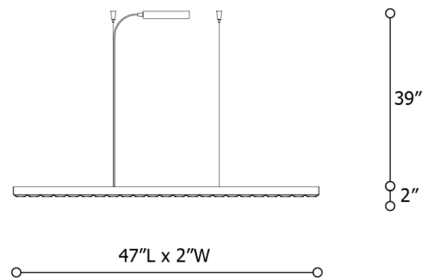

Shown in satin silver / transparent krek

Specifications

COLOR Transparent Krek
BODY FINISH Satin Silver
WATTAGE 22W
DIMMER Not Dimmable
DIMENSIONS 47\"/>

Technical Information

COLOR RENDERING 90 CRI
LAMP COLOR 3000K
LUMENS/WATT 109.09
LUMINOUS FLUX 2400 lumens