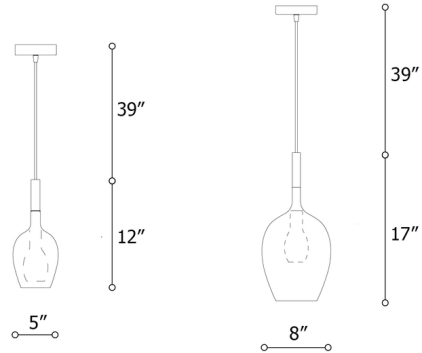

### Description

The Rose Pendant features the classic silhouette of a wine glass which has been inverted into a dome-shaped pendant with a metal stem. The metallic glass finishes recall the colors of rose wine for a soothing, harmonious look.

### Specifications

COLOR	N/A
BODY FINISH	Titanium / Iron Grey
WATTAGE	7W
DIMMER	Standard 120V
DIMENSIONS	5"W x 12"H
BULB NOT INCLUDED	1 x B10/Candelabra (E12)/7W/120V LED

CLICK TO VIEW PRODUCT

Notes: