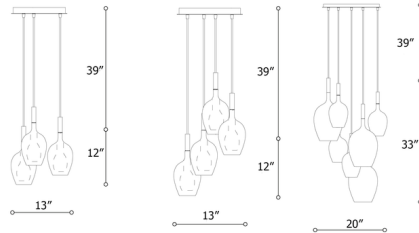

Description

The Rose Round Multi Light Pendant features a cluster of shades with the classic silhouette of a wine glass, which has been inverted into a dome-shaped pendant with a metal stem. The metallic glass finishes recall the colors of rose wine for a soothing, harmonious look.

Shown in rose gold / iron grey

Specifications

COLOR	N/A
BODY FINISH	Rose Gold / Iron Grey
WATTAGE	21W
DIMMER	Standard 120V
DIMENSIONS	13"W x 12"H
BULB NOT INCLUDED	3 x B10/Candelabra (E12)/7W/120V LED

CLICK TO VIEW PRODUCT