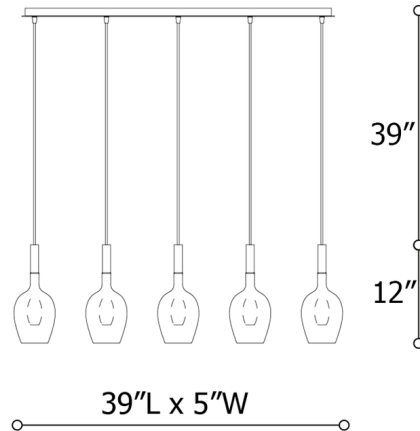

Shown in titanium / iron grey