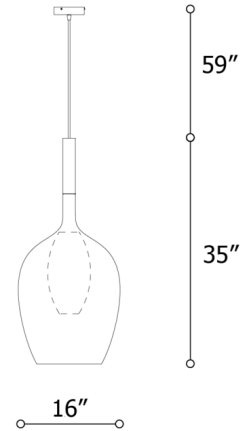

Lightology

lightology.com
866-954-4489
04-10-26

Project: _____
Company: _____
Location: _____ Fixture Type: _____
SPEC #: **ILP1452255**
Approved On: _____ Approved By: _____

Rose Maxi Pendant By Italamp

Description

The Rose Maxi Pendant features the classic silhouette of a wine glass which has been inverted into a dome-shaped pendant with a metal stem. The metallic glass finishes recall the colors of rose wine for a soothing, harmonious look.

Shown in copper / iron grey

Specifications

COLOR	N/A
BODY FINISH	Copper / Iron Grey
WATTAGE	14W
DIMMER	Standard 120V
DIMENSIONS	16"W x 35"H
BULB NOT INCLUDED	1 x A19/Medium (E26)/14W/120V LED

CLICK TO VIEW PRODUCT