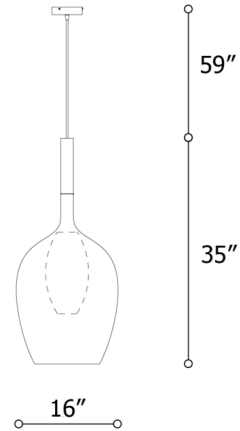

### Description

The Rose Maxi Pendant features the classic silhouette of a wine glass which has been inverted into a dome-shaped pendant with a metal stem. The metallic glass finishes recall the colors of rose wine for a soothing, harmonious look.

### Specifications

COLOR	N/A
BODY FINISH	Copper / Iron Grey
WATTAGE	14W
DIMMER	Standard 120V
DIMENSIONS	16"W x 35"H
BULB NOT INCLUDED	1 x A19/Medium (E26)/14W/120V LED

CLICK TO VIEW PRODUCT

Notes: