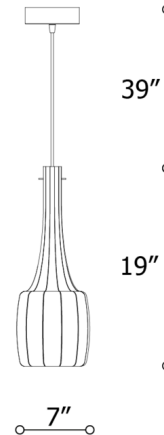

Lightology

lightology.com
866-954-4489
05-23-26

Project: _____

Company: _____

Location: _____ Fixture Type: _____

SPEC #: **ILP1452260**

Approved On: _____ Approved By: _____

Bossanova Pendant By Italamp

Description

The Bossanova Pendant features a textured glass shade with an elongated stem for an elegant aesthetic that will complement a wide variety of decor styles. The fluted glass creates a dazzling reflections and introduces vertical lines which draw the eye upward.

Shown in iron gray / olive

Specifications

COLOR	Olive
BODY FINISH	Iron Gray
WATTAGE	6W
DIMMER	Standard 120V
DIMENSIONS	7"W x 19"H
BULB NOT INCLUDED	1 x B10/Candelabra (E12)/6W/120V LED

CLICK TO VIEW PRODUCT