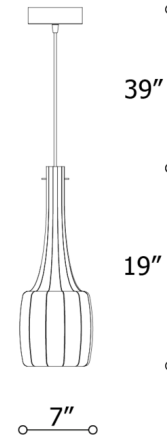

### Specifications

COLOR	Olive
BODY FINISH	Iron Gray
WATTAGE	6W
DIMMER	Standard 120V
DIMENSIONS	7"W x 19"H
BULB NOT INCLUDED	1 x B10/Candelabra (E12)/6W/120V LED

CLICK TO VIEW PRODUCT

Notes: