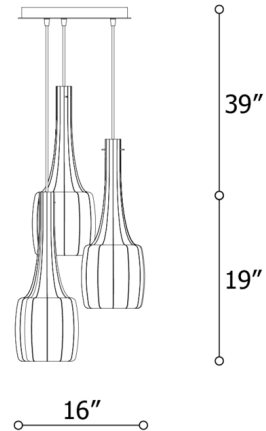

### Specifications

COLOR . . . . . Dove  
BODY FINISH . . . . . Iron Gray  
WATTAGE . . . . . 18W  
DIMMER . . . . . Standard 120V  
DIMENSIONS . . . . . 16"W x 19"H  
BULB NOT INCLUDED . . . . . 3 x B10/Candelabra (E12)/6W/120V LED

### Technical Information

PRODUCT DIMENSIONS . . . . . Cord Length: 39"

CLICK TO VIEW PRODUCT

Notes: