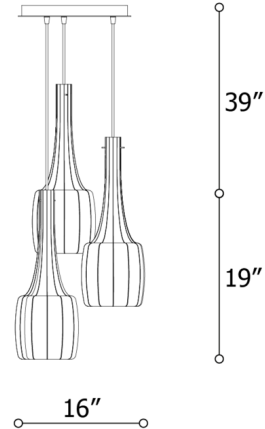

### Specifications

COLOR . . . . . Dove  
BODY FINISH . . . . . Iron Gray  
WATTAGE . . . . . 18W  
DIMMER . . . . . Standard 120V  
DIMENSIONS . . . . . 16"W x 19"H  
BULB NOT INCLUDED . . . . . 3 x B10/Candelabra (E12)/6W/120V LED

### Technical Information

PRODUCT DIMENSIONS . . . . . Cord Length: 39"

Shown in iron gray / dove

CLICK TO VIEW PRODUCT

Notes: