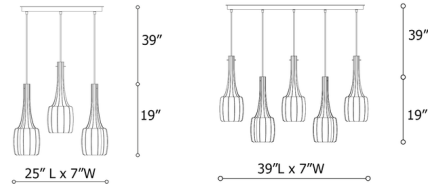

Description

The Bossanova Pendant features a row of textured glass shades with elongated stems for an elegant aesthetic that will complement a wide variety of decor styles. The fluted glass creates a dazzling reflections and introduces vertical lines which draw the eye upward.

Shown in iron gray / multicolor

Specifications

COLOR Multicolor
BODY FINISH Iron Gray
WATTAGE 30W
DIMMER Standard 120V
DIMENSIONS 39\"/>

Technical Information

PRODUCT DIMENSIONS Cord Length: 39"

CLICK TO VIEW PRODUCT