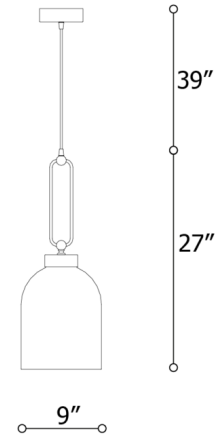

CLICK TO VIEW PRODUCT

Notes: