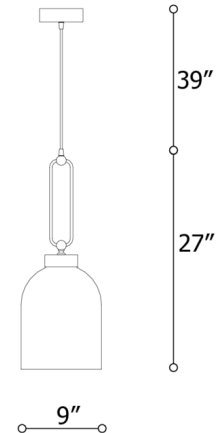

CLICK TO VIEW PRODUCT

Notes: