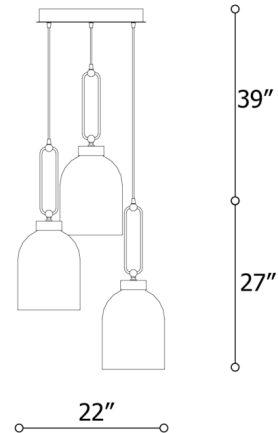

CLICK TO VIEW PRODUCT

Notes: