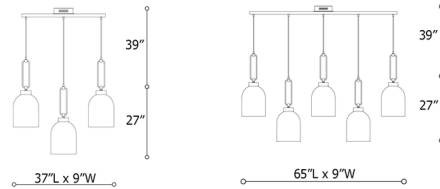

Description

The Valentina Linear Multi Light Pendant features a row of dome-shaped glass shades accented with rectangular metal frames. Valentina's combination of simple geometric forms and luxe materials offers an understated by elegant presence. Note: Agate glass color is only available with Brushed Gold finish. Includes mounting plate to cover standard 4 inch US junction box.

Shown in brushed gold / agate

Specifications

COLOR Agate
BODY FINISH Brushed Gold
WATTAGE 24W
DIMMER Not Dimmable
DIMENSIONS 37"L x 9"W x 27"H
INTEGRATED LED MODULE 3 x LED/8W/120V LED

Technical Information

PRODUCT DIMENSIONS Cord Length: 39"
COLOR RENDERING 80 CRI
LAMP COLOR 3000K
LUMENS/WATT 337.50
LUMINOUS FLUX 2700 lumens

CLICK TO VIEW PRODUCT

Notes: