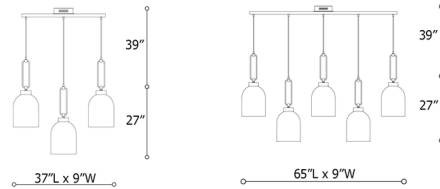

### Description

The Valentina Linear Multi Light Pendant features a row of dome-shaped glass shades accented with rectangular metal frames. Valentina's combination of simple geometric forms and luxe materials offers an understated by elegant presence. Note: Agate glass color is only available with Brushed Gold finish. Includes mounting plate to cover standard 4 inch US junction box.

### Specifications

COLOR . . . . . Agate  
BODY FINISH . . . . . Brushed Gold  
WATTAGE . . . . . 24W  
DIMMER . . . . . Not Dimmable  
DIMENSIONS . . . . . 37"L x 9"W x 27"H  
INTEGRATED LED MODULE . . . . . 3 x LED/8W/120V LED

### Technical Information

PRODUCT DIMENSIONS . . . . . Cord Length: 39"  
COLOR RENDERING . . . . . 80 CRI  
LAMP COLOR . . . . . 3000K  
LUMENS/WATT . . . . . 337.50  
LUMINOUS FLUX . . . . . 2700 lumens