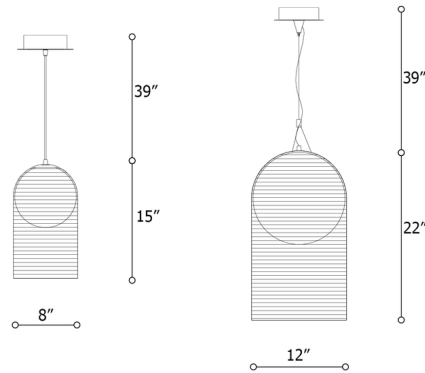

CLICK TO VIEW PRODUCT

Notes: