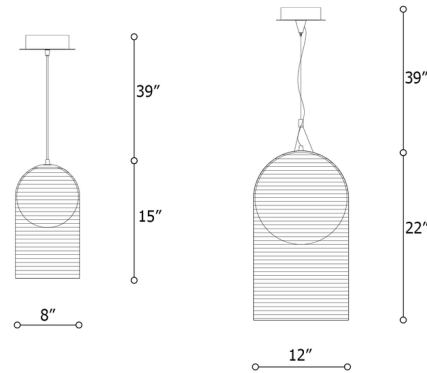

Description

The Muna Pendant offers a chic, contemporary look that will complement any interior with elegance. The glass dome features a subtle ridged texture on its interior, and it surrounds an inner globe shade which houses the light source.

Shown in light gold / shaded gold

Specifications

COLOR Shaded Gold
BODY FINISH Light Gold
WATTAGE 7.8W
DIMMER Not Dimmable
DIMENSIONS 8"W x 15"H
INTEGRATED LED MODULE 1 x LED/7.8W/120V LED

Technical Information