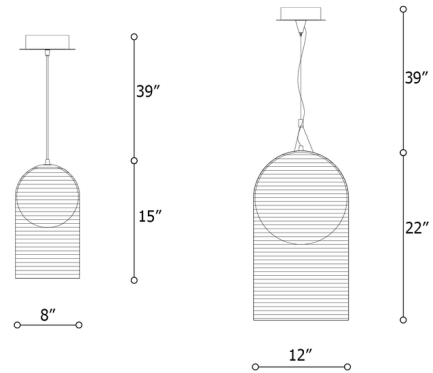

CLICK TO VIEW PRODUCT

Notes: