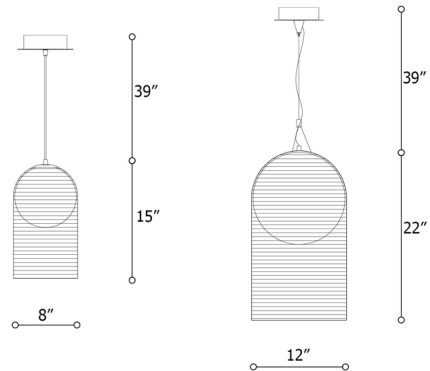

CLICK TO VIEW PRODUCT

Notes: