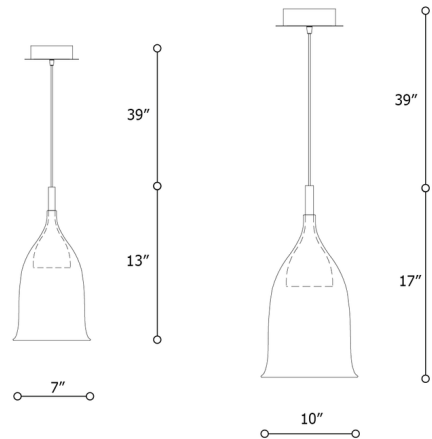

CLICK TO VIEW PRODUCT

Notes: