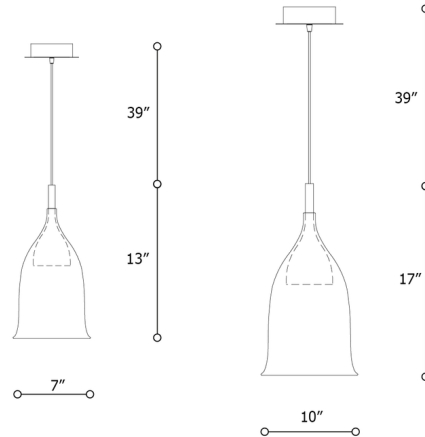

CLICK TO VIEW PRODUCT

Notes: