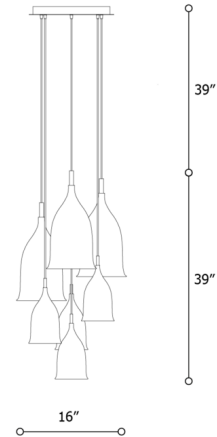

CLICK TO VIEW PRODUCT

Notes: