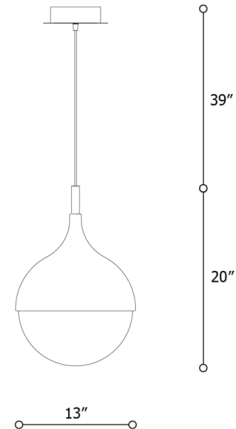

CLICK TO VIEW PRODUCT

Notes: