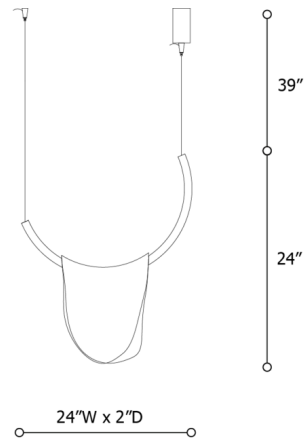

CLICK TO VIEW PRODUCT

Notes: