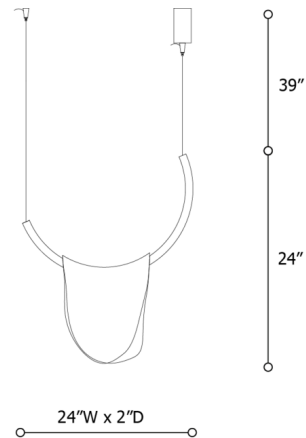

CLICK TO VIEW PRODUCT

Notes: