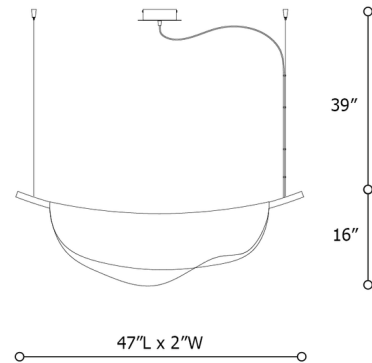

### Specifications

COLOR	Blue
BODY FINISH	Iron Gray
WATTAGE	30W
DIMMER	Not Dimmable
DIMENSIONS	47"L x 2"W x 16"H
INTEGRATED LED MODULE	1 x LED/30W/120V LED