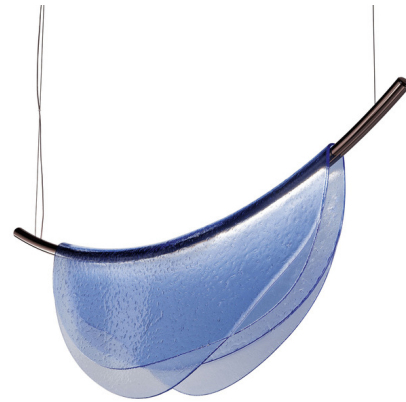

## Dali Linear Pendant By Italtamp

### Description

The Dali Linear Pendant offers an intriguing design that serves both as a light source and art piece. An organically shaped, thermo-formed glass sheet that is attached to an Iron Grey finished crescent with an integrated LED strip to allow for light to filter through the glass.

Shown in iron gray / blue

### Specifications

COLOR	Blue
BODY FINISH	Iron Gray
WATTAGE	30W
DIMMER	Not Dimmable
DIMENSIONS	47"L x 2"W x 16"H
INTEGRATED LED MODULE	1 x LED/30W/120V LED