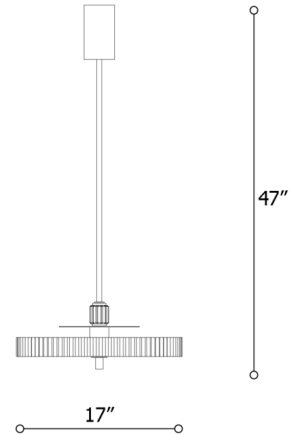

Shown in corten / transparent