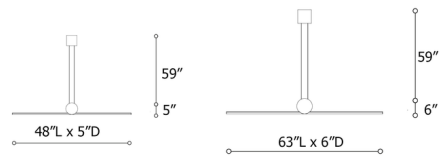

## Regolo Linear Pendant By Italtamp

### Description

The Regolo Linear Pendant offers a minimalist expression composed of simple geometric forms. A marble sphere rests atop the slim metal bar for an intriguing contrast of shapes and materials. Note: Includes mounting plate to cover standard 4 inch US junction box.

### Specifications

COLOR . . . . . Black Marble  
BODY FINISH . . . . . Warm Grey  
WATTAGE . . . . . 24W  
DIMMER . . . . . Not Dimmable  
DIMENSIONS . . . . . 48"L x 5"W x 5"H  
INTEGRATED LED MODULE . . . . . 1 x LED/24W/120V LED