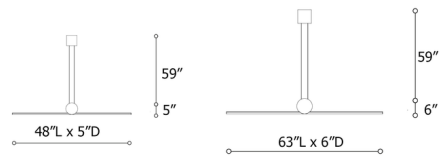

CLICK TO VIEW PRODUCT

Notes: