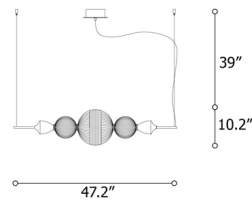

Lightology

lightology.com
866-954-4489
06-04-26

Project: _____

Company: _____

Location: _____ Fixture Type: _____

SPEC #: **ILPI452370**

Approved On: _____ Approved By: _____

Frida Linear Pendant By Italmamp

Description

The Frida Linear Pendant features a thin metal frame which supports a globe-shaped, hand-cut crystal diffuser. The crystal orb houses an integrated LED light source, which produces a dazzling sparkle as light passes through the textured crystal.

Specifications

COLOR . . . . . Transparent
BODY FINISH . . . . . Light Gold
WATTAGE 27W
DIMMER . . . . . Not Dimmable
DIMENSIONS . . . . . 33.9"L x 10.2"W x 10.2"H
INTEGRATED LED MODULE . . . . . 1 x LED/27W/120V LED

Technical Information

COLOR RENDERING . . . . . 80 CRI
LAMP COLOR 3000K
LUMENS/WATT 129.63
LUMINOUS FLUX . . . . . 3500 lumens

Shown in light gold / transparent

CLICK TO VIEW PRODUCT

Notes: