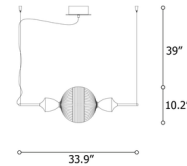

Shown in light gold / transparent