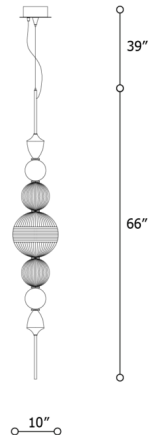

CLICK TO VIEW PRODUCT

Notes: