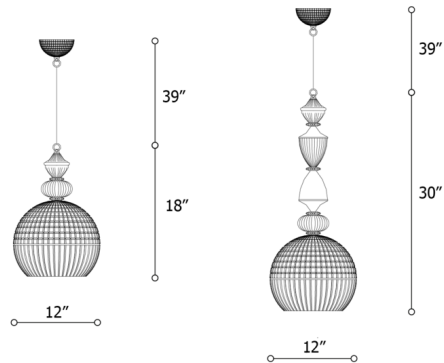

CLICK TO VIEW PRODUCT

Notes: