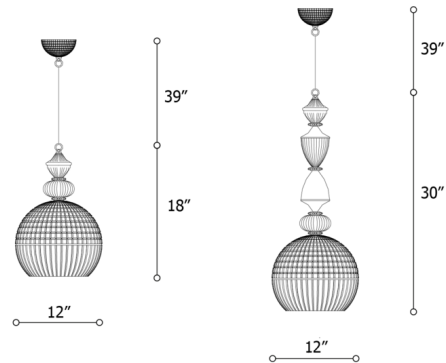

CLICK TO VIEW PRODUCT

Notes: