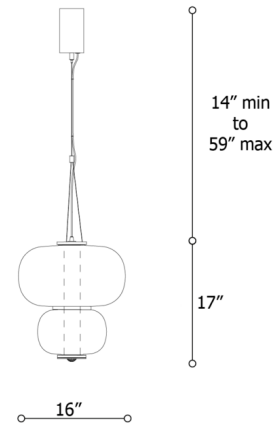

CLICK TO VIEW PRODUCT

Notes: