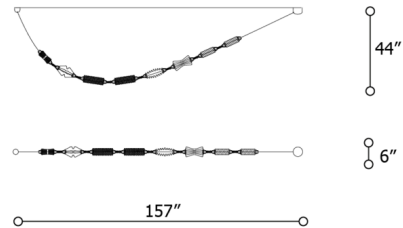

CLICK TO VIEW PRODUCT

Notes: