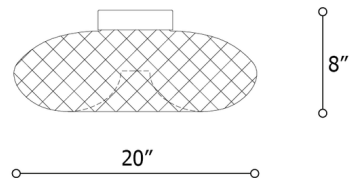

Shown in chrome / transparent