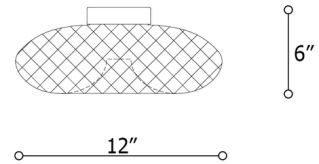

Shown in chrome / transparent