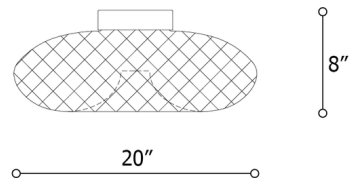

Shown in chrome / transparent