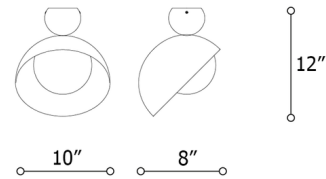

By Italamp

Description

The Aurora Ceiling Light features a white glass globe diffuser set within an angled dome for a playful, geometric look. A spherical metal canopy in brushed Light Gold finish sits atop the dome to add a stylish accent. Aurora is available in a variety of retro-inspired pastel colors.

Shown in brushed light gold / ancient white

Specifications

COLOR	Ancient White
BODY FINISH	Brushed Light Gold
WATTAGE	6W
DIMMER	Standard 120V
DIMENSIONS	10"W x 12"H
BULB NOT INCLUDED	1 x B10/Candelabra (E12)/6W/120V LED