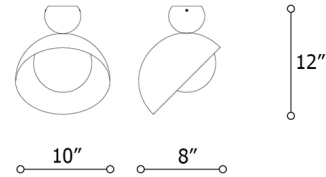

By Italamp

Description

The Aurora Ceiling Light features a white glass globe diffuser set within an angled dome for a playful, geometric look. A spherical metal canopy in brushed Light Gold finish sits atop the dome to add a stylish accent. Aurora is available in a variety of retro-inspired pastel colors.

Shown in brushed light gold / ancient white

Specifications

COLOR Ancient White
BODY FINISH Brushed Light Gold
WATTAGE 6W
DIMMER Standard 120V
DIMENSIONS 10"W x 12"H
BULB NOT INCLUDED 1 x B10/Candelabra (E12)/6W/120V LED