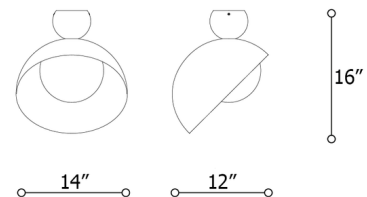

By Italamp

Description

The Aurora Ceiling Light features a white glass globe diffuser set within an angled dome for a playful, geometric look. A spherical metal canopy in brushed Light Gold finish sits atop the dome to add a stylish accent. Aurora is available in a variety of retro-inspired pastel colors.

Shown in brushed light gold / ancient white

Specifications

COLOR	Ancient White
BODY FINISH	Brushed Light Gold
WATTAGE	6W
DIMMER	Standard 120V
DIMENSIONS	10"W x 12"H
BULB NOT INCLUDED	1 x B10/Candelabra (E12)/6W/120V LED