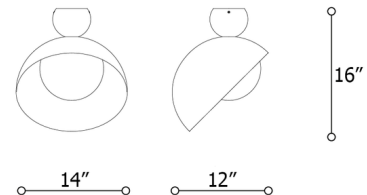

By Italamp

Description

The Aurora Ceiling Light features a white glass globe diffuser set within an angled dome for a playful, geometric look. A spherical metal canopy in brushed Light Gold finish sits atop the dome to add a stylish accent. Aurora is available in a variety of retro-inspired pastel colors.

Shown in brushed light gold / ancient white

Specifications

COLOR Ancient White
BODY FINISH Brushed Light Gold
WATTAGE 6W
DIMMER Standard 120V
DIMENSIONS 10"W x 12"H
BULB NOT INCLUDED 1 x B10/Candelabra (E12)/6W/120V LED