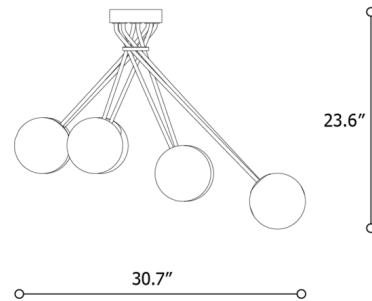

Specifications

COLOR . . . . . Satin White
BODY FINISH . . . . . Gold Nickel / Charcoal
WATTAGE 28W
DIMMER . . . . . Standard 120V
DIMENSIONS . . . . . 30.71"W x 23.62"H
BULB NOT INCLUDED . . . . . 8 x JCD/G9/3.5W/120V LED

CLICK TO VIEW PRODUCT

Notes: