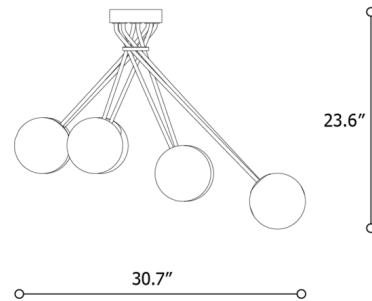

## Tea Ceiling Light By Italamp

### Description

The Tea Ceiling Light features a cluster of glass globe diffusers supported by angled metal stems for a unique look. The stems are bunched together by a central band, recalling a bouquet of flowers that has been tied together.

### Specifications

COLOR . . . . . Satin White  
BODY FINISH . . . . . Gold Nickel / Charcoal  
WATTAGE . . . . . 28W  
DIMMER . . . . . Standard 120V  
DIMENSIONS . . . . . 30.71"W x 23.62"H  
BULB NOT INCLUDED . . . . . 8 x JCD/G9/3.5W/120V LED