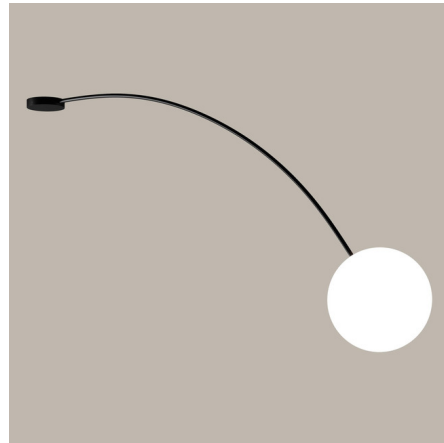

## Filo Ceiling Light By Italamp

### Description

The Filo Ceiling Light features a blown glass globe supported by a slim, curved metal stem. Elegant and minimalist, but also playful, Filo is a stylish addition to any interior.

Shown in matte black / white

### Specifications

COLOR . . . . . White  
BODY FINISH . . . . . Matte Black  
WATTAGE . . . . . 14W  
DIMMER . . . . . Standard 120V  
DIMENSIONS . . . . . 77"W x 43"H x 14"D  
BULB NOT INCLUDED . . . . . 1 x A19/Medium (E26)/14W/120V LED