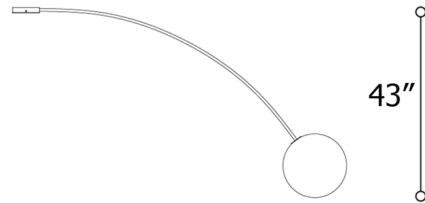

### Description

The Filo Ceiling Light features a blown glass globe supported by a slim, curved metal stem. Elegant and minimalist, but also playful, Filo is a stylish addition to any interior.

Shown in matte black / white

### Specifications

COLOR . . . . . White  
BODY FINISH . . . . . Matte Black  
WATTAGE . . . . . 14W  
DIMMER . . . . . Standard 120V  
DIMENSIONS . . . . . 77"W x 43"H x 14"D  
BULB NOT INCLUDED . . . . . 1 x A19/Medium (E26)/14W/120V LED