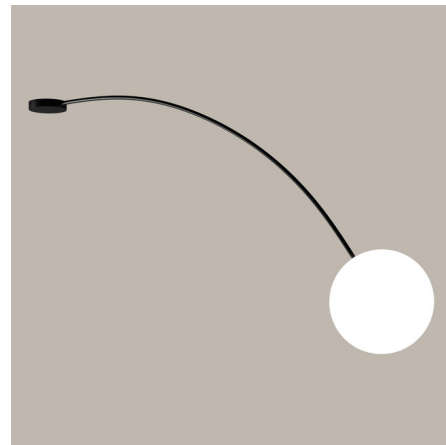

## Filo Ceiling Light

By Italamp

### Description

The Filo Ceiling Light features a blown glass globe supported by a slim, curved metal stem. Elegant and minimalist, but also playful, Filo is a stylish addition to any interior.

Shown in matte black / white

### Specifications

COLOR . . . . . White  
BODY FINISH . . . . . Matte Black  
WATTAGE . . . . . 14W  
DIMMER . . . . . Standard 120V  
DIMENSIONS . . . . . 77"W x 43"H x 14"D  
BULB NOT INCLUDED . . . . . 1 x A19/Medium (E26)/14W/120V LED