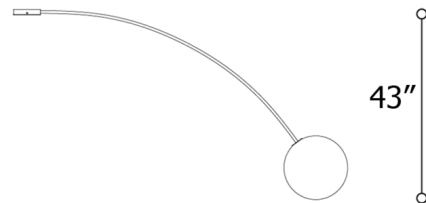

### Description

The Filo Ceiling Light features a blown glass globe supported by a slim, curved metal stem. Elegant and minimalist, but also playful, Filo is a stylish addition to any interior.

Shown in matte black / white

### Specifications

COLOR . . . . . White  
BODY FINISH . . . . . Matte Black  
WATTAGE . . . . . 14W  
DIMMER . . . . . Standard 120V  
DIMENSIONS . . . . . 77"W x 43"H x 14"D  
BULB NOT INCLUDED . . . . . 1 x A19/Medium (E26)/14W/120V LED