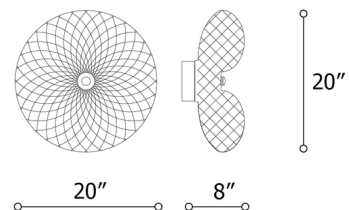

CLICK TO VIEW PRODUCT

Notes: