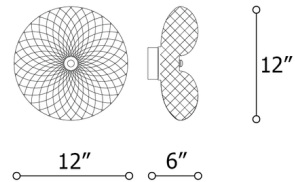

CLICK TO VIEW PRODUCT

Notes: