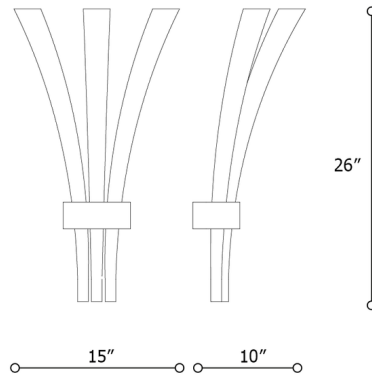

CLICK TO VIEW PRODUCT

Notes: