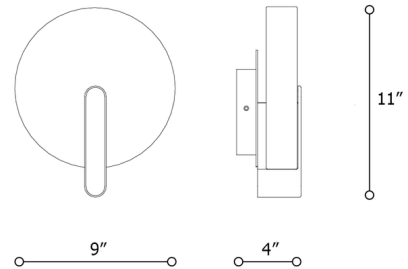

### Description

The Sinua Wall Sconce offers a minimalist expression that will enhance the look of any space. The slim metal frame is paired with a round glass diffuser for a balanced, symmetrical look.

### Specifications

COLOR	Satin
BODY FINISH	Gold
WATTAGE	9W
DIMMER	Not Dimmable
DIMENSIONS	9"W x 11"H x 4"D
INTEGRATED LED MODULE	1 x LED/9W/120V LED