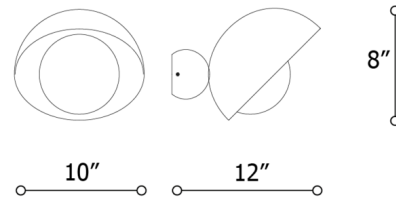

By Italamp

Description

The Aurora Wall Sconce features a white glass globe diffuser set within an angled dome for a playful, geometric look. A spherical metal canopy in brushed Light Gold finish adds a stylish accent. Aurora is available in a variety of retro-inspired pastel colors.

Shown in brushed light gold / cappuccino

Specifications

COLOR	Cappuccino
BODY FINISH	Brushed Light Gold
WATTAGE	6W
DIMMER	Standard 120V
DIMENSIONS	10"W x 8"H x 12"D
BULB NOT INCLUDED	1 x B10/Candelabra (E12)/6W/120V LED