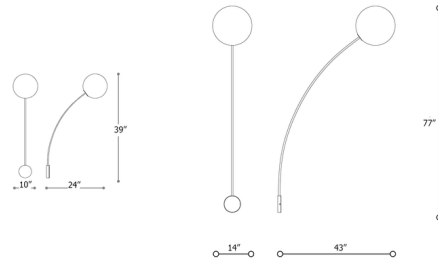

Description

The Filo Wall Sconce features a blown glass globe supported by a slim, curved metal stem. Elegant and minimalist, but also playful, Filo is a stylish addition to any interior.

Shown in brushed light gold / white

Specifications

COLOR White
BODY FINISH Brushed Light Gold
WATTAGE 14W
DIMMER Standard 120V
DIMENSIONS 10"W x 39"H x 24"D
BULB NOT INCLUDED 1 x A19/Medium (E26)/14W/120V LED

CLICK TO VIEW PRODUCT

Notes: