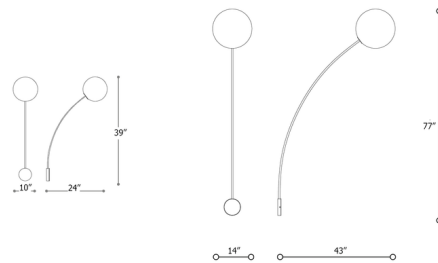

### Description

The Filo Wall Sconce features a blown glass globe supported by a slim, curved metal stem. Elegant and minimalist, but also playful, Filo is a stylish addition to any interior.

Shown in brushed light gold / white

### Specifications

COLOR . . . . . White  
BODY FINISH . . . . . Brushed Light Gold  
WATTAGE . . . . . 14W  
DIMMER . . . . . Standard 120V  
DIMENSIONS . . . . . 10"W x 39"H x 24"D  
BULB NOT INCLUDED . . . . . 1 x A19/Medium (E26)/14W/120V LED